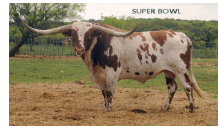

Cote's Top Shelf

Date of Birth: 05/21/2022
Registration 1: Pending
Owner: Guy and Charlotte Cote

Courtesy of Cote Cattle Company

Top Shelf is a stunning brindle heifer that is showing signs of corkscrew twist just like her dam. She is confirmed bred to Ambro for a calf in 2025.

HUBBELL'S RIO BEAUTY II

HUNTS COMMAND RESPECT

Top Caliber

HASHBROWN

TOP MOST

SUPER BOWL

Super Most

GUNNA MOST